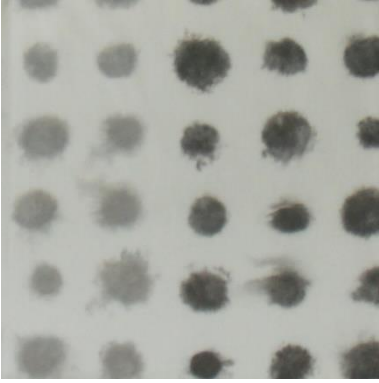

# Farben Kissen Somnia

meerblau

braun

natur

schwarz

weiß

## Designers Guild

streifen tarifa

streifen tarifa leaf

blume greenwich

blume greenwich leaf

palasari cobalt

palasari moss

amlapura aqua

amlapura graphite

amlapura moss

chinoiserie flower

quill duck egg

mariedal peony