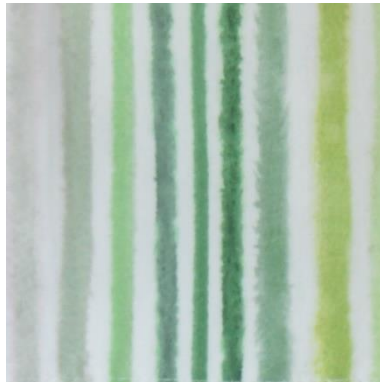

# Farben Kissen Somnia

meerblau

braun

natur

schwarz

weiß

## Designers Guild

streifen tarifa

streifen tarifa leaf

blume greenwich

blume greenwich leaf

palasari cobalt

palasari moss

amlapura aqua

amlapura graphite

amlapura moss

chinoiserie flower

quill duck egg

mariedal peony