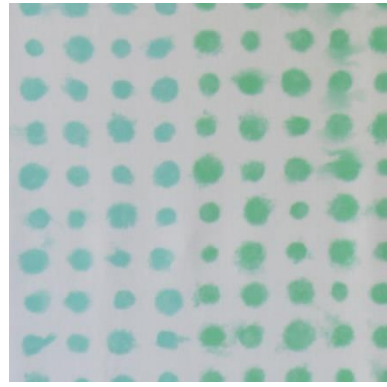

# Farben Kissen Somnia

meerblau

braun

natur

schwarz

weiß

## Designers Guild

streifen tarifa

streifen tarifa leaf

blume greenwich

blume greenwich leaf

palasari cobalt

palasari moss

amlapura aqua

amlapura graphite

amlapura moss

chinoiserie flower

quill duck egg

mariedal peony