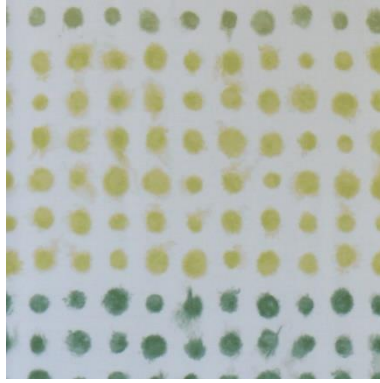

# Farben Kissen Somnia

meerblau

braun

natur

schwarz

weiß

## Designers Guild

streifen tarifa

streifen tarifa leaf

blume greenwich

blume greenwich leaf

palasari cobalt

palasari moss

amlapura aqua

amlapura graphite

amlapura moss

chinoiserie flower

quill duck egg

mariedal peony