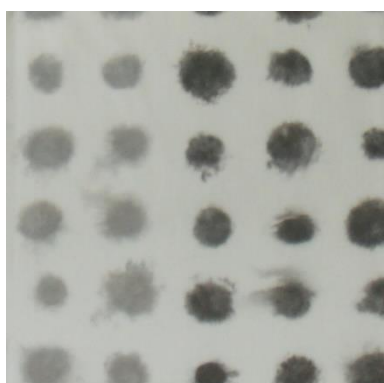

Farben Kissen Somnia, runde Form

Designers Guild

mariedal peony

quill duck egg

amlapura aqua

amlapura graphite

amlapura moss

chinoiserie flower