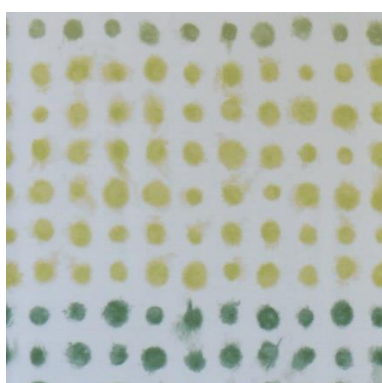

Farben Kissen Somnia, runde Form

Designers Guild

mariedal peony

quill duck egg

amlapura aqua

amlapura graphite

amlapura moss

chinoiserie flower